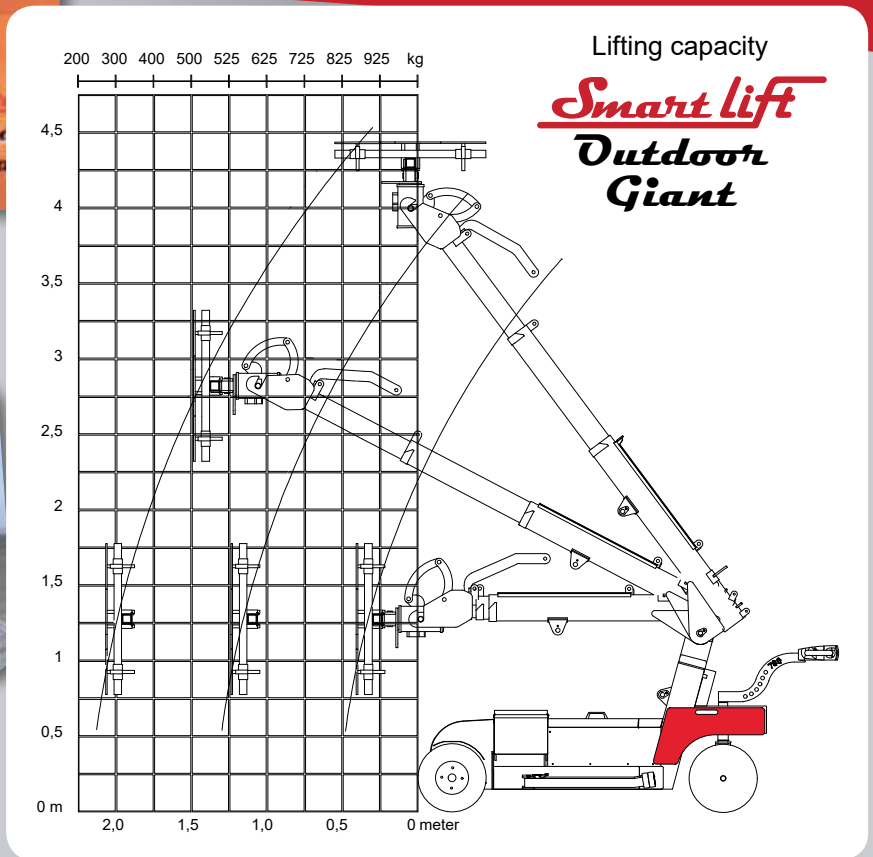

SL 780 Outdoor Giant

Another rough terrain machine
for outdoor and indoor use

Giant lifting
height
and reach

Lifts and handles almost a tonne

Large window sections for
your new building is easily
and precisely lifted by the
SL 780 Outdoor Giant.

*The wide tires
make the machine
extremely suitable
for cross-country
use*

*The Smartlift
shows its strength
at a demonstration*

*The Smartlift is
easily transported
in a van or on
a trailer*

- 2 vacuum circuits with 2 pumps
- For rough terrain with frontwheel drive and big wheels. Electronic brake
- Manoeuvrable with dual rear wheels
- Lifting height 4000 mm (centre of yoke)
- Remote control for all hydraulic functions
- Waterproof according to ip65

The Smartlift has hydraulic movements in all directions

Remote control for all hydraulic functions

Technical data

Description	Value
Total weight	1300 kg
Total height	1550 mm
Total width (min)	1010 mm
Total length (min)	2820 mm
Telescoping of arm	2 x 830 mm
Speed regulation	Stepless high/low
Side shift	100 mm
Vacuum system	2 circuits
Lifting height, ceiling installation	4400 mm
Charging voltage	230 volt
Integrated charger	
Charging time 25-100%	Approx 10 hours
Batteries (4 x 12 v) 24 volt	4 x 134 A AGM
Running period	Approx 8 hours
Frontwheel drive	2000 Watt-AC
Brake	Electric
Suctions pads	4 x Ø 400 mm and 2 x Ø 300 mm
Automatic suction	2 vacuum pumps
Lifting capacity, telescopic arm in/extended	825 kg/270 kg