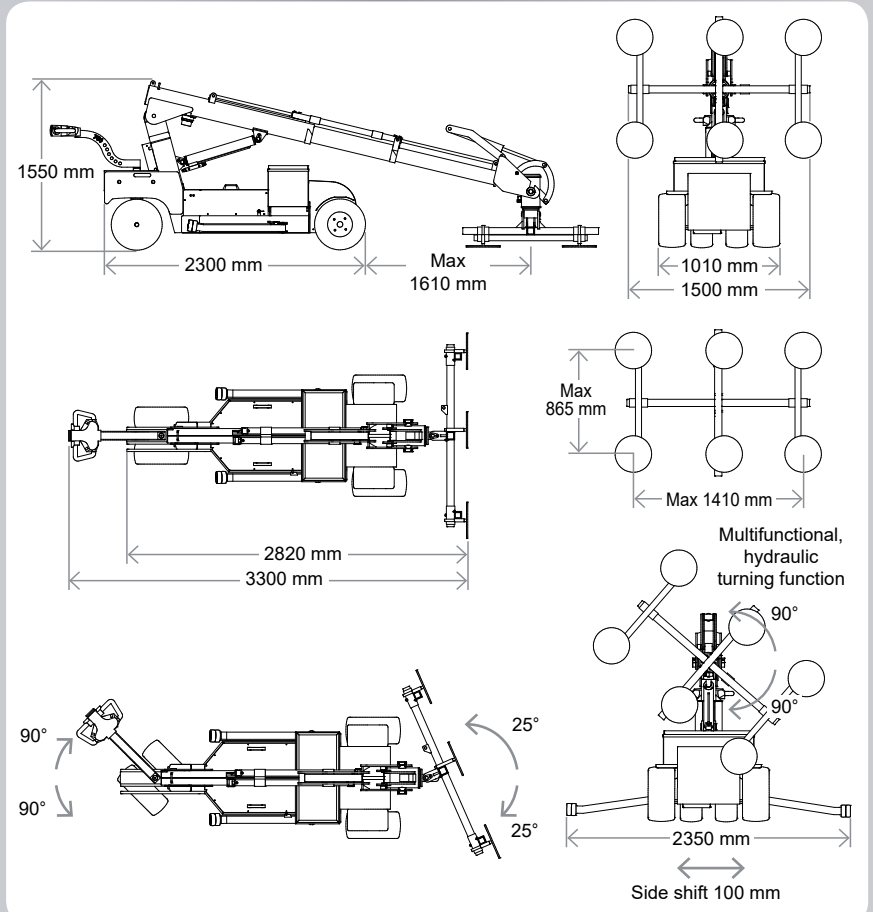

N.A. Christensensvej 39
DK-7900 Nykøbing Mors
Tel.: +45 97 72 29 11
E-mail: smart@smartlift.dk
www.smartlift.dk

Smart Lift
DENMARK

The multifunctional, hydraulic rotary head

The Smartlift has side shift for exact adjustment of the window

The Smartlift has hydraulic movements in all directions

Remote control for all hydraulic functions

Technical data

Description	Value
Total weight	1300 kg
Total height	1550 mm
Total width (min)	1010 mm
Total length (min)	2820 mm
Telescoping of arm	2 x 830 mm
Speed regulation	Stepless high/low
Side shift	100 mm
Vacuum system	2 circuits
Lifting height, ceiling installation	4400 mm
Charging voltage	230 volt
Integrated charger	
Charging time 25-100%	Approx 10 hours
Batteries (4 x 12 v) 24 volt	4 x 134 A AGM
Running period	Approx 8 hours
Frontwheel drive	2000 Watt-AC
Brake	Electric
Suctions pads	4 x Ø 400 mm and 2 x Ø 300 mm
Automatic suction	2 vacuum pumps
Lifting capacity, telescopic arm in/extended	825 kg/270 kg